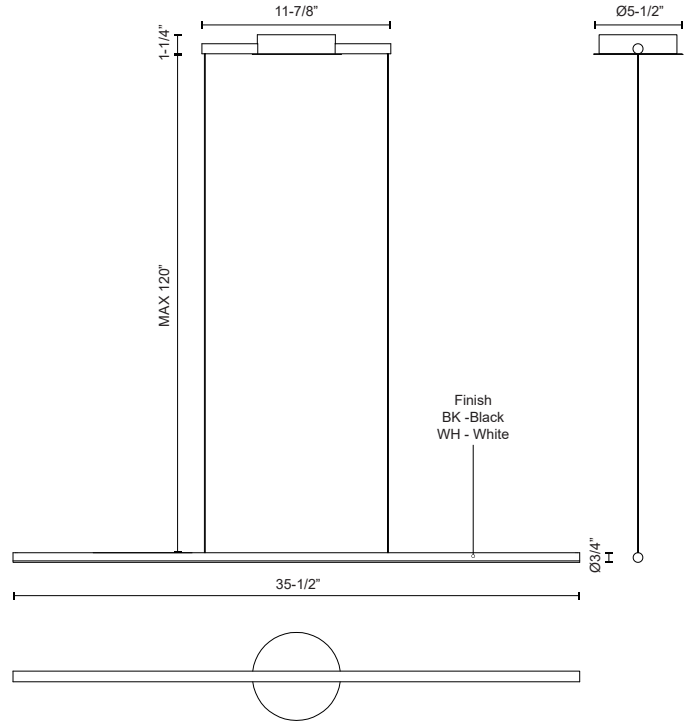

CHUTE LP14935

PENDANTS

PROJECT

DESCRIPTION

Extruded aluminum cylinder with welded capped ends. Finely textured powder-coat finish. Rounded opal silicon diffuser. Down light. Custom options available.

SPECIFICATION DETAILS

Fixture Dimensions	L35-1/2" x W3/4" x H3/4"
Light Source	LED with DC Driver
Wattage	21W
Total Lumens	1355lm
Delivered Lumens	BK-784lm; WH-958lm;
Voltage	120V
Color Temperature	3000K
CRI (Ra)	90CRI
Optional Color Temps	2700K - 5000K Available, Minimum Order Quantities Apply
LED Rated Life	50,000 hours
Dimming	100% - 10%, TRIAC or ELV Dimmer (Not Included)
Diffuser Details	White Acrylic Diffuser
Adjustable	Yes
Wire Length	120" Max
Wire Type	BK - Black Wire; WH - Clear Wire;
Minimum Hang Height	6"
Sloped Ceiling Adaptable	Yes
Location	Dry
CEC Title 24 JA8	Yes, JA8-2022
Energy Star Certified	Energy Star Compliant
Canopy Dimensions	L11-7/8" x W5-1/2" x H1-1/4"
Paint Finish	BK02; WH02;

* For custom options, consult factory for details.

* For warranty information, please visit www.kuzcolighting.com/warranty

KUZCO

CANADA: 19054 28TH AVENUE - SURREY, BC V3Z 6M3
USA: 3035 E. LONE MOUNTAIN ROAD - LAS VEGAS, NV 89081

WWW.KUZCOLIGHTING.COM

© 2019 KUZCO LIGHTING. ALL RIGHTS RESERVED.

COMMENT